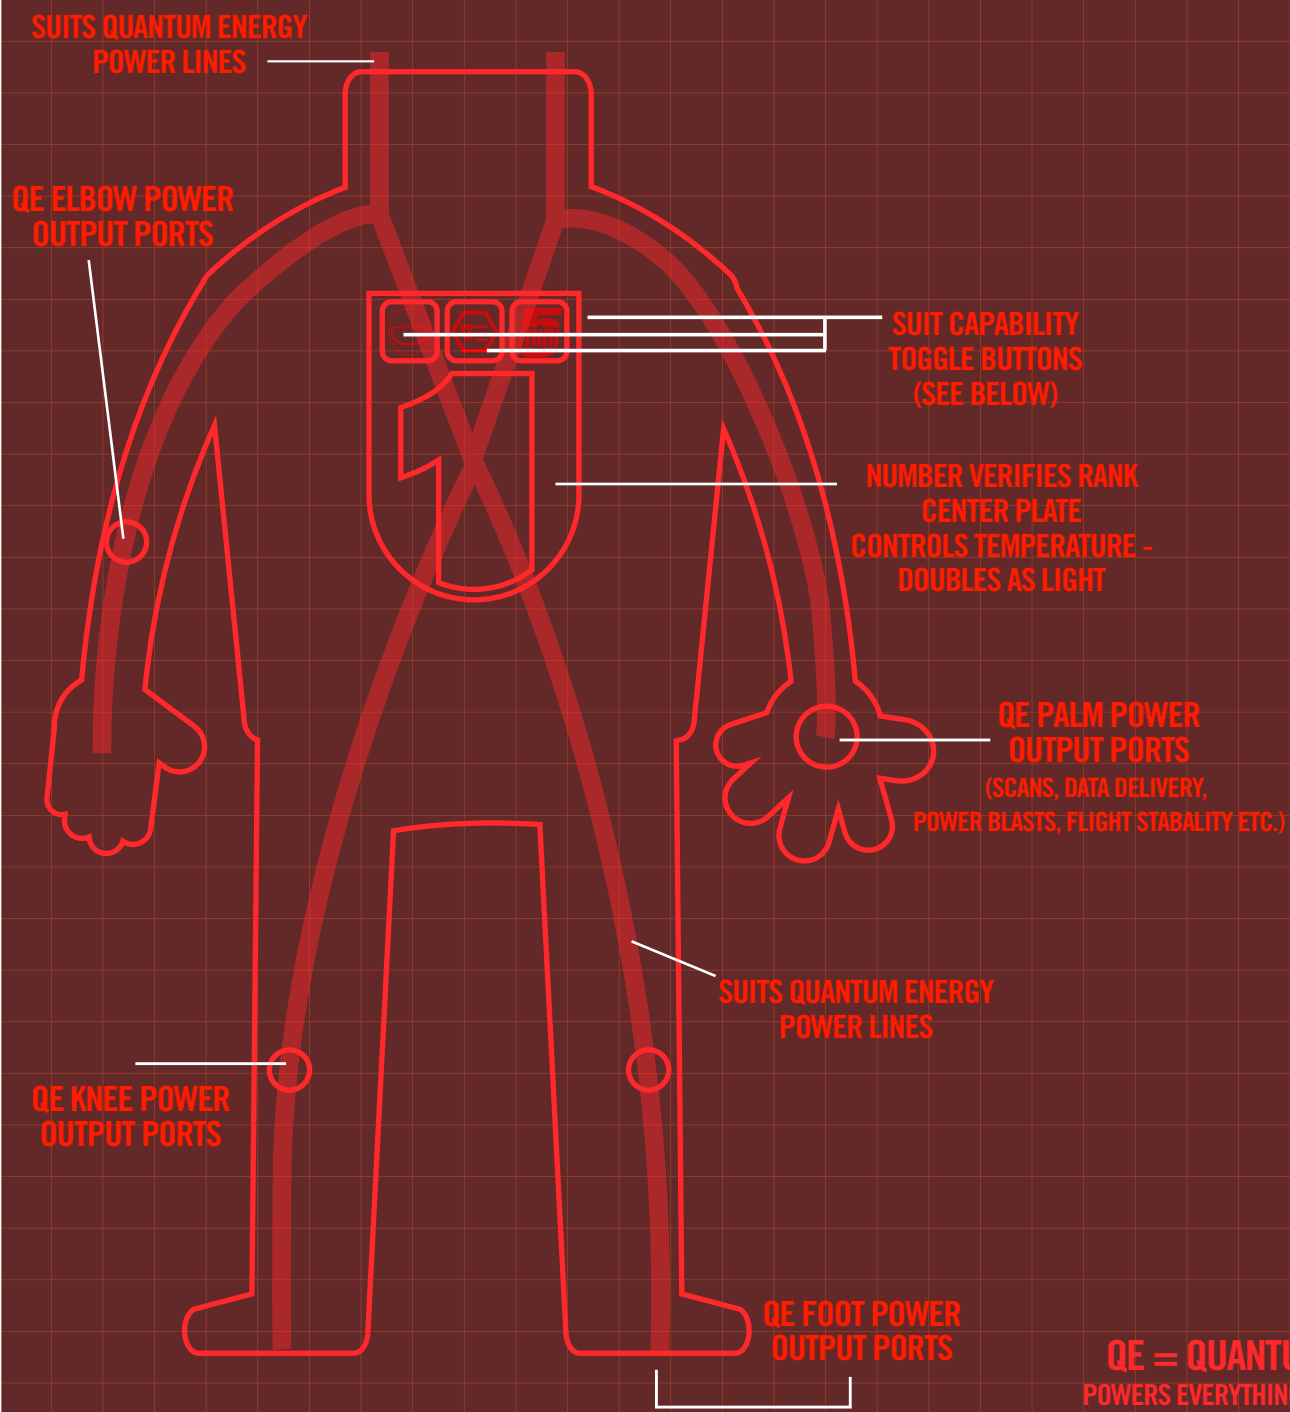

TO ENLARGE

(PC=CNTRL + / MAC=COMMAND +)

SUIT MATERIAL IS LIGHTWEIGHT AND FLEXIBLE.
IT IS WATER RESISTANT.
FLAME RESISTANT.
GAS RESISTANT.
AERODYNAMIC.
EXTREMELY COMFORTABLE.
PRETTY COOL LOOKING.

THE TEAM IS STILL DISCOVERING
WHAT THE SUITS CAN DO.

SPACE-5

suit pattern

QE = QUANTUM ENERGY
POWERS EVERYTHING ON THE SPACE-5

HELMET ACQUIRE/
DISMISSAL

QE OUTPUT SETTING
SELECTOR

MINI-5 RETRIEVAL
BUTTON

SPACE-5

suit/helmet schematics

QE = QUANTUM ENERGY
POWERS EVERYTHING ON THE SPACE-5