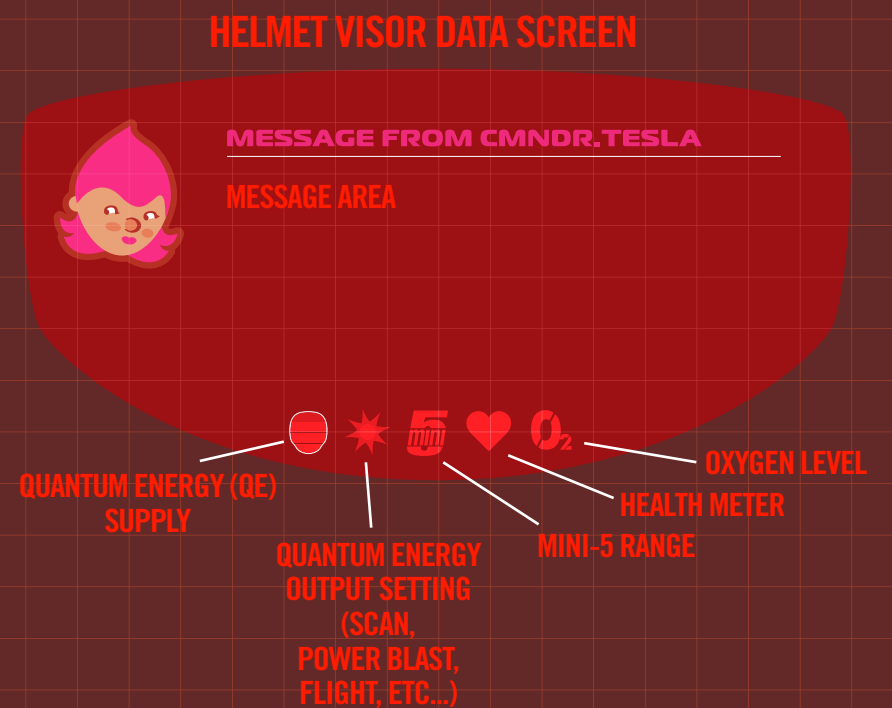

TO ENLARGE

(PC=CNTRL + / MAC=COMMAND +)

SUIT MATERIAL IS LIGHTWEIGHT AND FLEXIBLE.
IT IS WATER RESISTANT.
FLAME RESISTANT.
GAS RESISTANT.
AERODYNAMIC.
EXTREMELY COMFORTABLE.
PRETTY COOL LOOKING.

THE TEAM IS STILL DISCOVERING
WHAT THE SUITS CAN DO.

SPACE-5

suit pattern

QE = QUANTUM ENERGY
POWERS EVERYTHING ON THE SPACE-5

HELMET ACQUIRE/
DISMISSAL

QE OUTPUT SETTING
SELECTOR

MINI-5 RETRIEVAL
BUTTON

SPACE-5

suit/helmet schematics

QE = QUANTUM ENERGY
POWERS EVERYTHING ON THE SPACE-5