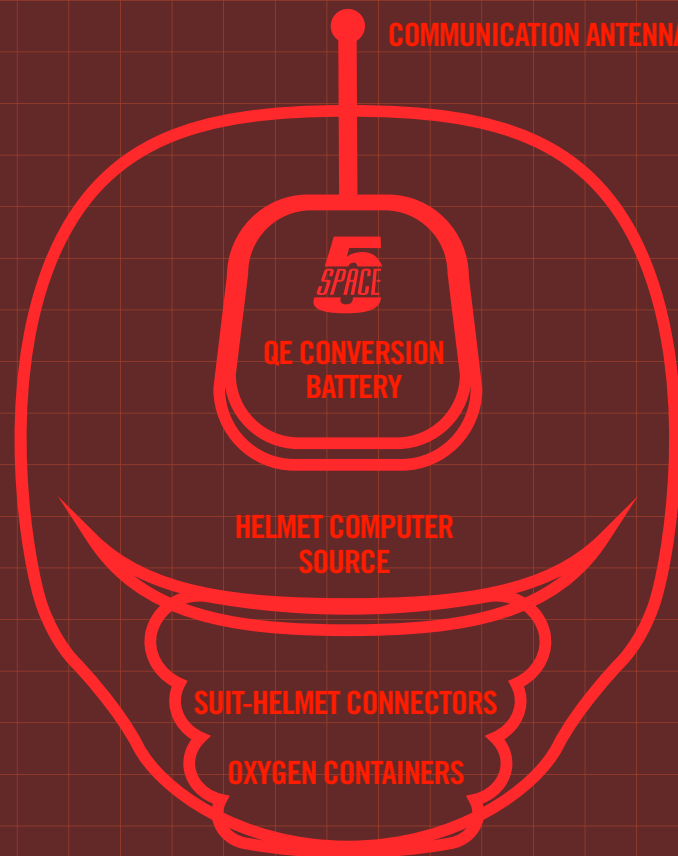

TO ENLARGE

(PC=CNTRL + / MAC=COMMAND +)

SUIT MATERIAL IS LIGHTWEIGHT AND FLEXIBLE.
IT IS WATER RESISTANT.
FLAME RESISTANT.
GAS RESISTANT.
AERODYNAMIC.
EXTREMELY COMFORTABLE.
PRETTY COOL LOOKING.

THE TEAM IS STILL DISCOVERING
WHAT THE SUITS CAN DO.

SPACE-5

suit pattern

QE = QUANTUM ENERGY
POWERS EVERYTHING ON THE SPACE-5

HELMET ACQUIRE/
DISMISSAL

QE OUTPUT SETTING
SELECTOR

MINI-5 RETRIEVAL
BUTTON

SPACE-5

suit/helmet schematics

QE = QUANTUM ENERGY
POWERS EVERYTHING ON THE SPACE-5