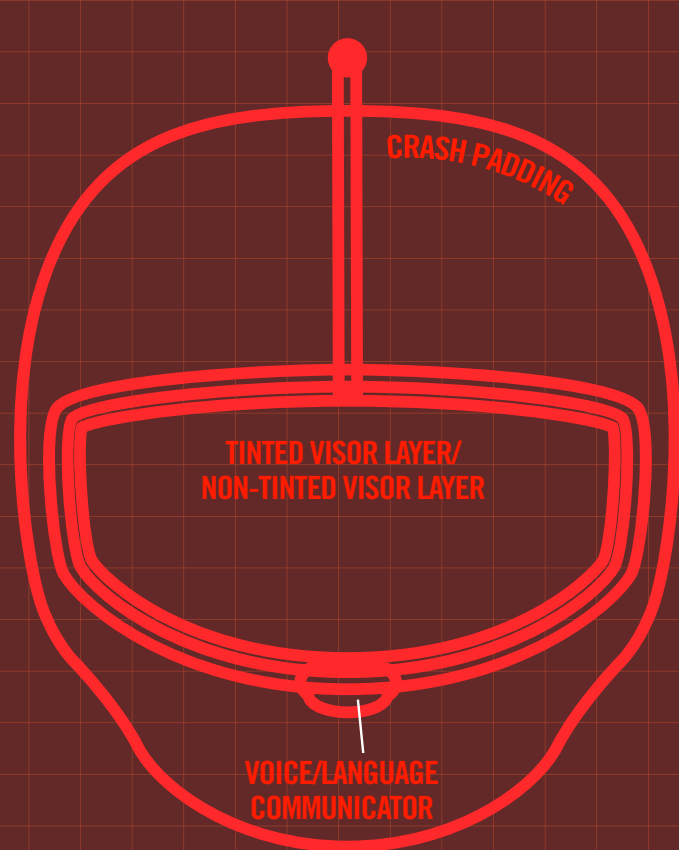

TO ENLARGE

(PC=CNTRL + / MAC=COMMAND +)

SUIT MATERIAL IS LIGHTWEIGHT AND FLEXIBLE.
IT IS WATER RESISTANT.
FLAME RESISTANT.
GAS RESISTANT.
AERODYNAMIC.
EXTREMELY COMFORTABLE.
PRETTY COOL LOOKING.

THE TEAM IS STILL DISCOVERING
WHAT THE SUITS CAN DO.

SPACE-5

suit pattern

QE = QUANTUM ENERGY
POWERS EVERYTHING ON THE SPACE-5

HELMET ACQUIRE/
DISMISSAL

QE OUTPUT SETTING
SELECTOR

MINI-5 RETRIEVAL
BUTTON

SPACE-5

suit/helmet schematics